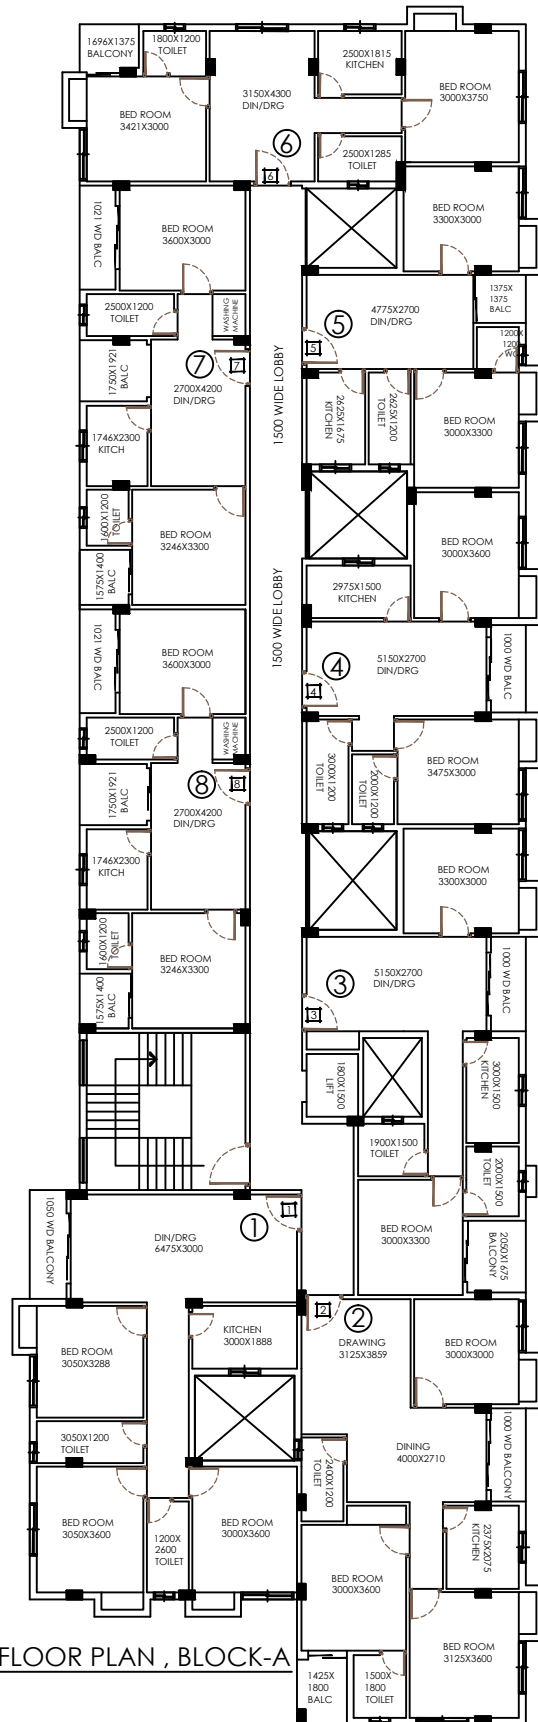

SITE PLAN OF A FLAT NO. ' ' ON . FLOOR, BLOCK-A, OF "ASTHA", SITUATED AT MOUZA: JAMALPARA, JL NO: 42, DAG NOS. 971, 972, 973, 1503, 1506, 1508, KHATIAN NOS. 4036, 4037, 4038, 4039, 4040, 4041, 4042, 4044, 4045, 4047, 4048, 4051, 4052, 4053, 4054, 4055, 4056, 4075, 4079, 4080, 4081. POLICE STATION RAJARHAT, DISTRICT NORTH 24 PARGANAS, KOLKATA - 700135, RAJARHAT- BISHNUPUR 2 NO. GRAM PANCHAYAT

CARPET AREA: _____ SFT.

SCALE:- N.T.S.

FLOOR PLAN , BLOCK-A

SIGN OF DEVELOPER

SIGN OF VENDOR

SIGN OF VENDEE